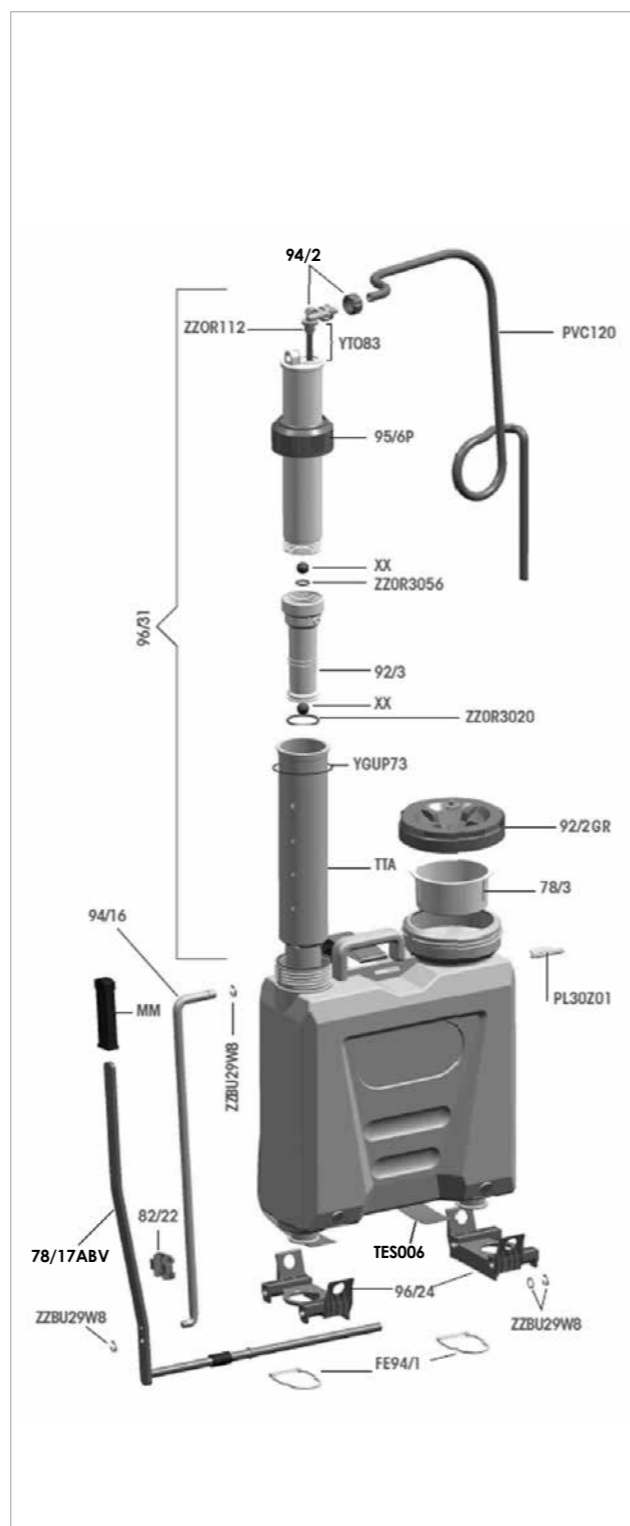

UNI 12L / 15L

Pompa a zaino con pompante in plastica / Knapsack sprayer with plastic pump

cod. 81PUG / 81PSF / 78PUG / 78PSF

CODICE CODE	DESCRIZIONE DESCRIPTION	PZ. PER CONFEZ. UNITS PACKAGE	PREZZO € PRICE €
ZZBU29W8	Seeger Ø8 / Seeger Ø8	10	
FE94/1	Gancio largo per spallaccio Hook for shoulder strap	10	
MM	Manopola alla manetta Handle on lever	10	
ZZOR3-020	O-ring tenuta pistone Piston seal O-ring	10	
ZZOR3056	O-ring interno sede valvola Internal valve housing O-ring	10	
PL30Z01	Linguetta plastica per spallaccio / Plastic tab for shoulder strap	10	
PVC120	Tubo mandata 120cm Delivery hose 120cm	10	
TTA	Canotto guida pompante Pump guide	1	
YGUP73	Guarnizione piana PVC Flat PVC gasket 73x66x2	10	
YTO83	Tubetto pescante Suction hose	10	
XX	Valvola sferica in inox Stainless steel sphere valve	10	
95/6P	Ghiera guida pompante plastica Pump guide ring nut for plastic pump	2	
96/31	Pompante completo in plastica Complete plastic pump	2	
78/3	Crivello Ø100 Plastic sieve Ø100	2	
82/22	Blocco per manetta Handle blocking system	10	
92/2GR	Coperchio a vite+valvola+cordino+or Screw lid+valve+O-ring	5	
92/3	Pistone porta O-ring Piston holder for O-ring	5	
96/24	Base per Uni / Base for Uni	5	
94/16	Leva zincata Zinc-coated lever	1	
ZZOR112	O-ring portagomma pompa O-ring hose adaptor in the pump	10	
TES006	Spallaccio regolabile senza fibbia Shoulder straps without hook	1	
78/17ABV	Manetta / Lever	1	
94/2	Portagomma plastica con girello Hose adaptor with locking nut	10	